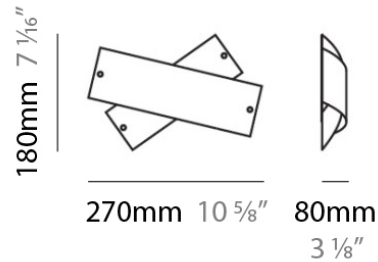

TOURBILLON SURFACE

D83095

PROJECT	
TYPE	
NOTES	
QUANTITY	
DATE	

GENERAL

Series: Tourbillon
Brand: Panzeri
Division: Design
Mounting Type: Surface
Mounting Location: Wall
Subcategory: Ambient

PHYSICAL

Shape: Abstract
Length (mm): 270
Length (in): 10 ⁵/₈
Height (mm): 180
Height (in): 7 ¹/₁₆
Extension (mm): 80
Extension (in): 3 ¹/₈
Light Distribution: Omnidirectional
Weight (kg): 1.23
Weight (lbs): 2.7
Diffuser: White & Red Blown Glass
Fixture Finish: NIC
Fixture Material: Glass / Aluminum

ELECTRICAL

Number of Lamps: 1
Lamp Type: LED Retrofit
Lamp Shape: T3
Bulb Included: Bulb Not Included
Total Output Wattage (W): 15
Max. Wattage Per Lamp (W): 15
Lamp Base: RSC
Input Voltage (V): 120

LED

OPTICAL

RATINGS AND CERTIFICATIONS

Certified By: CSA Certified to UL and CSA Standards
IP rating: IP20